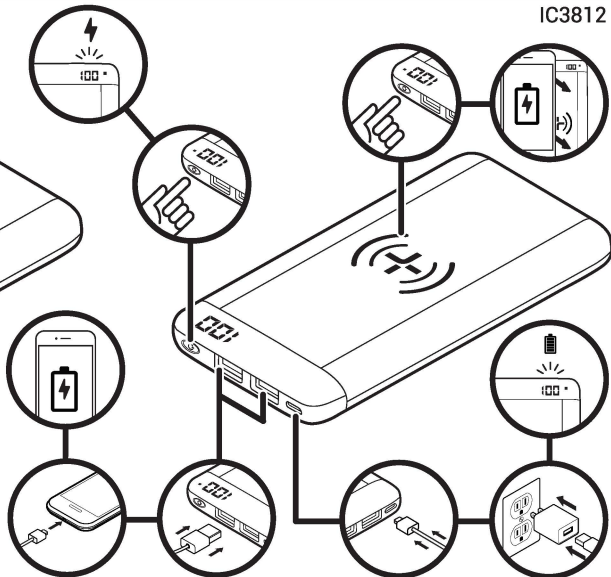

TYLT

+ xact charge

10K Power Bank +
Wireless Charger

IC3812

1

LIGHT INDICATION

Steady Green – Charging

Blinking Green – Error

Red – Standby