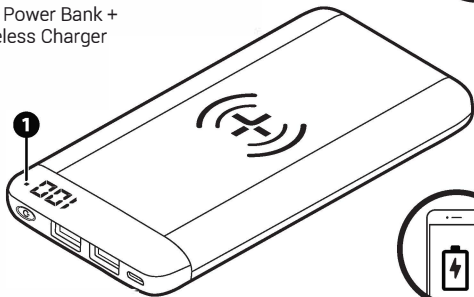

TYLT

+ xact charge

10K Power Bank +
Wireless Charger

IC3812

1

LIGHT INDICATION

Steady Green – Charging

Blinking Green – Error